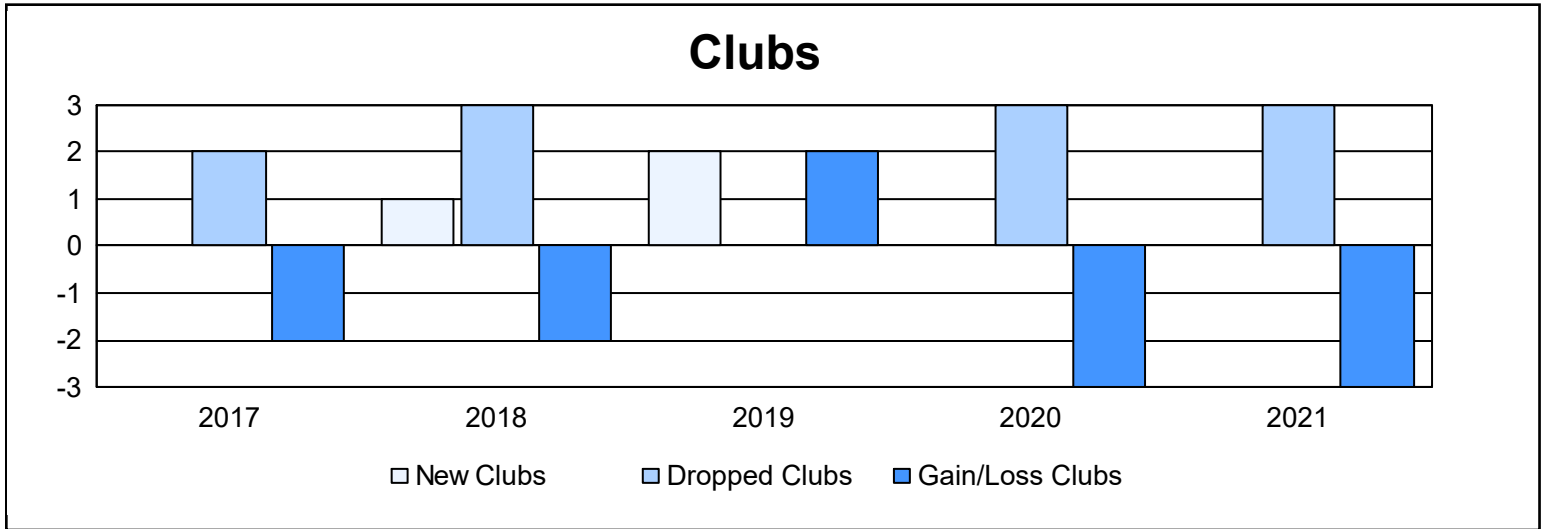

Year	New Clubs	Dropped Clubs	Gain/ Loss Clubs	New Members	Charter Members	Reinstate Members	Transfer Members	Total Member Added	Total Members Dropped	Gain/ Loss Members
2016-2017	0	2	-2	177	3	3	2	185	231	-46
2017-2018	1	3	-2	161	35	10	16	222	259	-37
2018-2019	2	0	2	192	46	15	3	256	172	84
2019-2020	0	3	-3	145	0	3	9	157	261	-104
2020-2021	0	3	-3	97	1	12	2	112	227	-115
<b>Average</b>	<b>1</b>	<b>2</b>	<b>-2</b>	<b>154</b>	<b>17</b>	<b>9</b>	<b>6</b>	<b>186</b>	<b>230</b>	<b>-44</b>

### Membership Composition June 2021 Cumulative