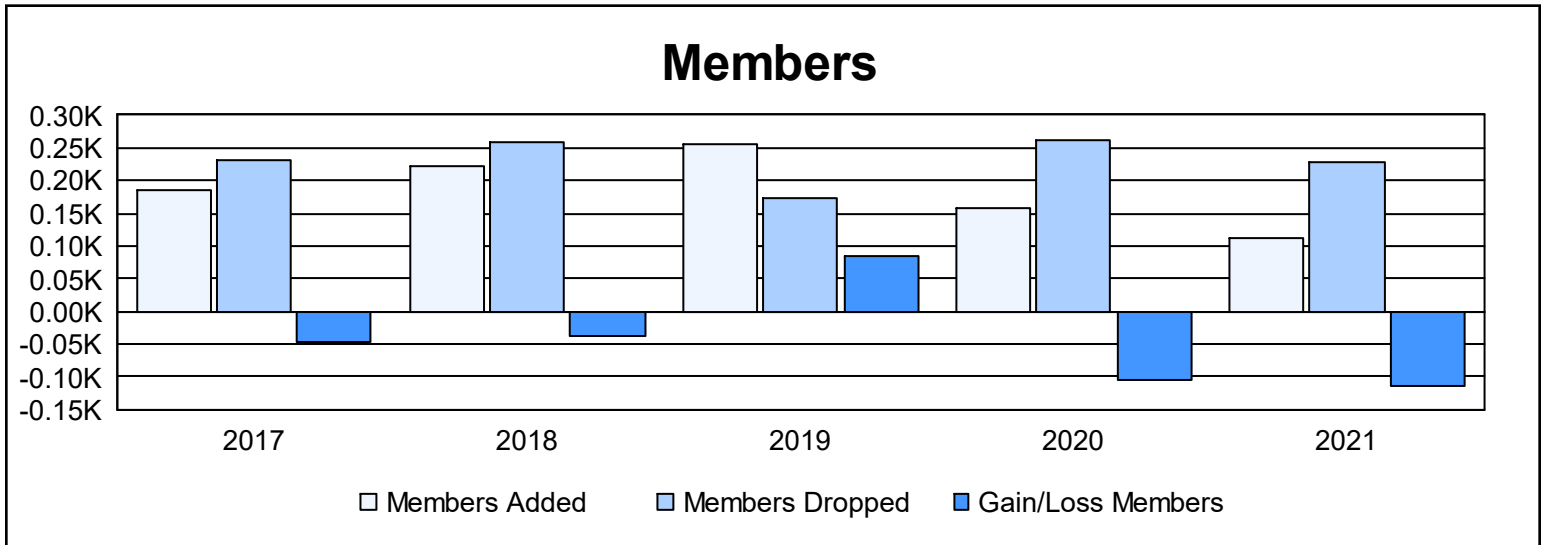

Year	New Clubs	Dropped Clubs	Gain/ Loss Clubs	New Members	Charter Members	Reinstate Members	Transfer Members	Total Member Added	Total Members Dropped	Gain/ Loss Members
2016-2017	0	2	-2	177	3	3	2	185	231	-46
2017-2018	1	3	-2	161	35	10	16	222	259	-37
2018-2019	2	0	2	192	46	15	3	256	172	84
2019-2020	0	3	-3	145	0	3	9	157	261	-104
2020-2021	0	3	-3	97	1	12	2	112	227	-115
<b>Average</b>	<b>1</b>	<b>2</b>	<b>-2</b>	<b>154</b>	<b>17</b>	<b>9</b>	<b>6</b>	<b>186</b>	<b>230</b>	<b>-44</b>

### Membership Composition June 2021 Cumulative