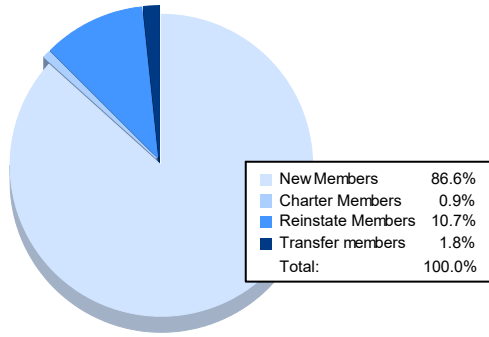

Year	New Clubs	Dropped Clubs	Gain/ Loss Clubs	New Members	Charter Members	Reinstate Members	Transfer Members	Total Member Added	Total Members Dropped	Gain/ Loss Members
2016-2017	0	2	-2	177	3	3	2	185	231	-46
2017-2018	1	3	-2	161	35	10	16	222	259	-37
2018-2019	2	0	2	192	46	15	3	256	172	84
2019-2020	0	3	-3	145	0	3	9	157	261	-104
2020-2021	0	3	-3	97	1	12	2	112	227	-115
<b>Average</b>	<b>1</b>	<b>2</b>	<b>-2</b>	<b>154</b>	<b>17</b>	<b>9</b>	<b>6</b>	<b>186</b>	<b>230</b>	<b>-44</b>

### Membership Composition June 2021 Cumulative